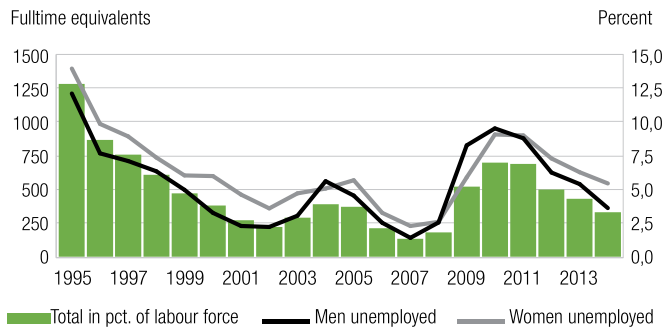

## Unemployment

## Unemployment by age groups. 2014

	No of fulltime equivalents			Pct. of population		
	Males	Females	Total	Males	Females	Total
Total	435	593	1 028	2.7	4.1	3.4
16-24 years	59	81	140	1.9	3.0	2.4
25-34 years	90	128	219	3.4	5.5	4.4
35-44 years	71	120	191	2.2	4.1	3.1
45-54 years	69	123	192	2.0	3.9	2.9
55-66 years	145	141	286	4.0	4.2	4.1